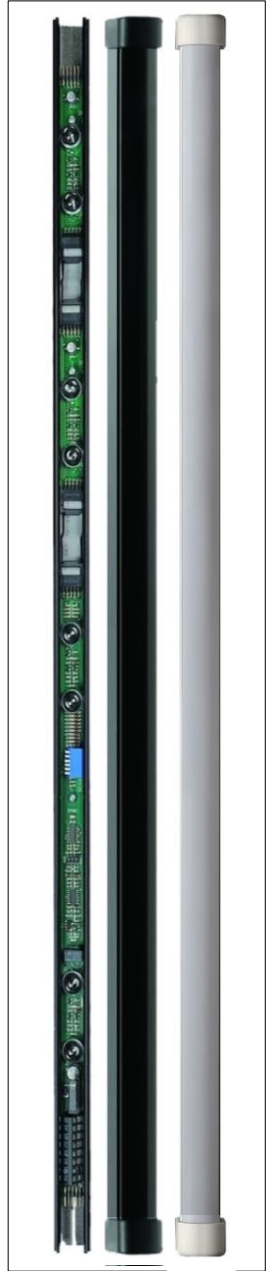

WINNER DATASHEET

CABLED ACTIVE INFRARED BARRIER

Available in white and black colours

WINNER is a dual led IR barrier with parallel beams. It consists of two symmetrical bars to be installed on either side of the entrances to be protected and it allows to anticipate intrusion by leaving freedom to move indoors with even windows and doors open.

It is sturdy, easy to be installed, available in white and black colours and it has a maximum range of 15 m.

ACCESSORIES

WIN TW
Swivel turn for angle adjustment

TECHNICAL FEATURES

Barrier height	0,5 m-1,0 m-1,5 m -2,0 m-2,5 m-3,0 m (For non-standard heights, please contact the supplier)
Barrier width and depth	2,5 cm
Barrier structure	Extruded in aluminum and IR polycarbonate, customized bar sizes available on request
Operating temperature	25°C + 70°C
IR signal	Pulsed, coded
Maximum range outdoors	15 m (black version) - 3,5 m (white version)
Minimum range outdoors	20 cm for all heights
Power supply	12 Vdc
Maximum consumption	110 mA - TX+RX
Synchronization	Cabled
Maximum number of lenses	10 double
Maximum number of beams	20 linear (adjustable within the bar)
Detection system	OR-AND
Tripping time	Adjustable from 50 to 500 ms
Alarm output	NC relay contact
Tamper output	NC contact
Led indicators	Synchronization – Alarm
Standard compliance	EN 50131-1 and CEI 79-3
Rohs compliance	2011/65/UE
Protection class	IP54
Warranty	3 years