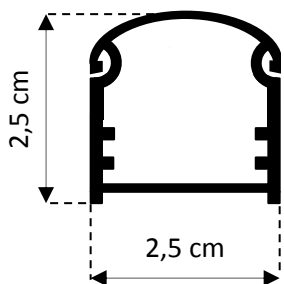

It is sturdy, easy to be installed, available in white and black colours and it has a maximum range of 15 m.

ACCESSORIES

WIN TW
Swivel turn for angle adjustment

TECHNICAL FEATURES

Barrier height	0,5 m-1,0 m-1,5 m -2,0 m-2,5 m-3,0 m (For non-standard heights, please contact the supplier)
Barrier width and depth	2,5 cm
Barrier structure	Extruded in aluminum and IR polycarbonate, customized bar sizes available on request
Operating temperature	25°C + 70°C
IR signal	Pulsed, coded
Maximum range outdoors	15 m (black version) - 3,5 m (white version)
Minimum range outdoors	20 cm for all heights
Power supply	12 Vdc
Maximum consumption	110 mA - TX+RX
Synchronization	Cabled
Maximum number of lenses	10 double
Maximum number of beams	20 linear (adjustable within the bar)
Detection system	OR-AND
Tripping time	Adjustable from 50 to 500 ms
Alarm output	NC relay contact
Tamper output	NC contact
Led indicators	Synchronization – Alarm
Standard compliance	EN 50131-1 and CEI 79-3
Rohs compliance	2011/65/UE
Protection class	IP54
Warranty	3 years

BAR DIMENSIONS WITH COVER

TOP CAP DIMENSIONS

LOWER CAP DIMENSIONS

MITECH® srl

Offices:
Via Roncaglia, 14
20146 Milano – Italy

Production:
Via Ramazzone, 23
43010 Fontevivo (PR) – Italy

Phone: +39 02.48006383
Fax: +39 02.48025620
tech@mitech-security.com