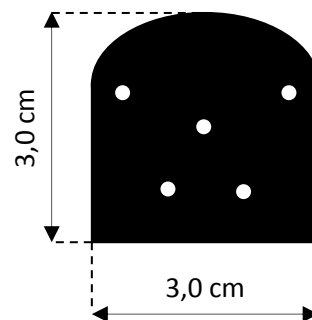

LOWER CAP DIMENSIONS

MITECH® srl

Offices:
Via Roncaglia, 14
20146 Milano – Italy

Production:
Via Ramazzone, 23
43010 Fontevivo (PR) – Italy

Phone: +39 02.48006383
Fax: +39 02.48025620
tech@mitech-security.com

www.mitech-security.com