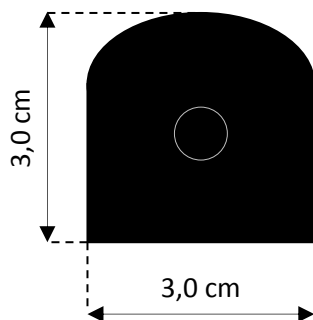

It is sturdy, easy to be installed, available in white and black colours and it has a maximum range of 15 m.

ACCESSORIES

WIN TW
Swivel turn for angle adjustment

TECHNICAL FEATURES

Barrier height	0,5 m-1,0 m-1,5 m -2,0 m-2,5 m-3,0 m (For non-standard heights, please contact the supplier)
Barrier width and depth	2,5 cm
Barrier structure	Extruded in aluminum and IR polycarbonate, customized bar sizes available on request
Operating temperature	25°C + 70°C
IR signal	Pulsed, coded
Maximum range outdoors	15 m (black version) - 3,5 m (white version)
Minimum range outdoors	20 cm for all heights
Power supply	12 Vdc
Maximum consumption	110 mA - TX+RX
Synchronization	Cabled
Maximum number of lenses	10 double
Maximum number of beams	20 linear (adjustable within the bar)
Detection system	OR-AND
Tripping time	Adjustable from 50 to 500 ms
Alarm output	NC relay contact
Tamper output	NC contact
Led indicators	Synchronization – Alarm
Standard compliance	EN 50131-1 and CEI 79-3
Rohs compliance	2011/65/UE
Protection class	IP54
Warranty	3 years

BAR DIMENSIONS WITH COVER

TOP CAP DIMENSIONS

LOWER CAP DIMENSIONS

MITECH® srl

Offices:
Via Roncaglia, 14
20146 Milano – Italy

Production:
Via Ramazzone, 23
43010 Fontevivo (PR) – Italy

Phone: +39 02.48006383
Fax: +39 02.48025620
tech@mitech-security.com