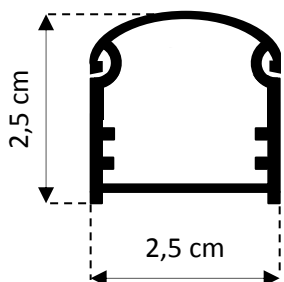

ACCESSORIES

WIN TW

Swivel turn for angle adjustment

TREN BOX

Battery box and radio transmitters

Dimensions:

120x55 mm – H 30 mm

Space for transmitter:

100x29 mm – H 25 mm (max.)

TECHNICAL FEATURES

Barrier height	0,5 m-1,0 m-1,5 m -2,0 m-2,5 m-3,0 m (For non-standard heights, please contact the supplier)
Barrier width and depth	2,5 cm
Barrier structure	Extruded in aluminum and IR polycarbonate, customized bar sizes available on request
Operating temperature	25°C + 70°C
IR signal	Pulsed, coded
Maximum range outdoors	5 m
Minimum range outdoors	20 cm for all heights
Compatibility	Any radio transmitter
Power supply	Lithium battery 3.6 V/ 4800 mAh (2 years endurance)
Maximum consumption	220 mA - TX + 220 mA – RX
Synchronization	Optical
Maximum number of lenses	6 double
Maximum number of beams	12 linear (adjustable within the profile)
Detection system	OR-AND
Tripping time	200 ms
Alarm output	NC relay contact
Tamper output	NC contact
Led indicators	Synchronization – Alarm
Standard compliance	EN 50131-1 and CEI 79-3
Rohs compliance	2011/65/UE
Protection class	IP54
Warranty	3 years

BAR DIMENSIONS WITH COVER

TOP CAP DIMENSIONS

LOWER CAP DIMENSIONS

MITECH® srl

Offices:
Via Roncaglia, 14
20146 Milano – Italy

Production:
Via Ramazzone, 23
43010 Fontevivo (PR) – Italy

Phone: +39 02.48006383
Fax: +39 02.48025620
tech@mitech-security.com