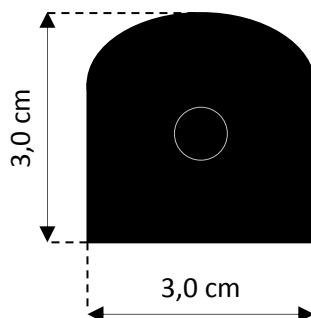

ACCESSORIES

WIN TW

Swivel turn for angle adjustment

TREN BOX

Battery box and radio transmitters

Dimensions:

120x55 mm – H 30 mm

Space for transmitter:

100x29 mm – H 25 mm (max.)

TECHNICAL FEATURES

Barrier height	0,5 m-1,0 m-1,5 m -2,0 m-2,5 m-3,0 m (For non-standard heights, please contact the supplier)
Barrier width and depth	2,5 cm
Barrier structure	Extruded in aluminum and IR polycarbonate, customized bar sizes available on request
Operating temperature	25°C + 70°C
IR signal	Pulsed, coded
Maximum range outdoors	5 m
Minimum range outdoors	20 cm for all heights
Compatibility	Any radio transmitter
Power supply	Lithium battery 3.6 V/ 4800 mAh (2 years endurance)
Maximum consumption	220 mA - TX + 220 mA – RX
Synchronization	Optical
Maximum number of lenses	6 double
Maximum number of beams	12 linear (adjustable within the profile)
Detection system	OR-AND
Tripping time	200 ms
Alarm output	NC relay contact
Tamper output	NC contact
Led indicators	Synchronization – Alarm
Standard compliance	EN 50131-1 and CEI 79-3
Rohs compliance	2011/65/UE
Protection class	IP54
Warranty	3 years

BAR DIMENSIONS WITH COVER

TOP CAP DIMENSIONS

LOWER CAP DIMENSIONS

MITECH® srl

Offices:
Via Roncaglia, 14
20146 Milano – Italy

Production:
Via Ramazzone, 23
43010 Fontevivo (PR) – Italy

Phone: +39 02.48006383
Fax: +39 02.48025620
tech@mitech-security.com