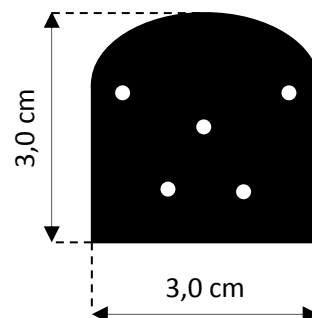

LOWER CAP DIMENSIONS

MITECH® srl

Offices:
Via Roncaglia, 14
20146 Milano – Italy

Production:
Via Ramazzone, 23
43010 Fontevivo (PR) – Italy

Phone: +39 02.48006383
Fax: +39 02.48025620
tech@mitech-security.com

www.mitech-security.com