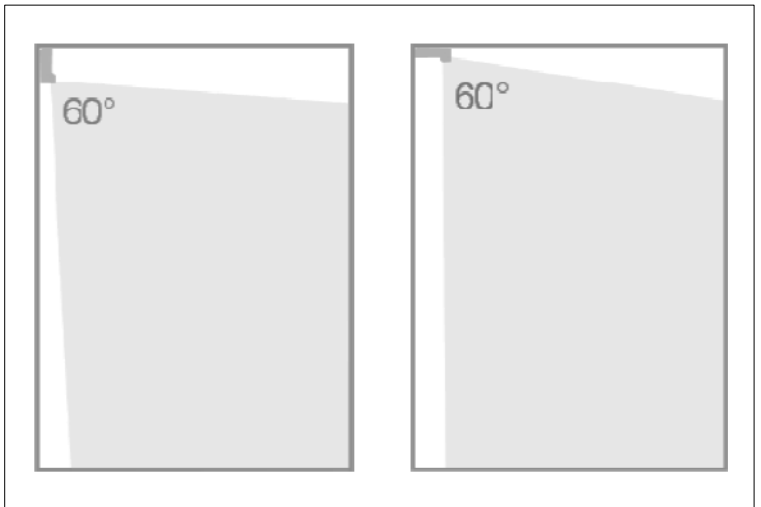

RELLOS DATASHEET

CABLED PASSIVE INFRARED CURTAIN SENSOR

Available in white and brown colours

RELLOS is a curtain sensor for doors and windows. The reduced sizes and the ability to self compensate any sudden change in temperature automatically makes it suitable also in critical circumstances.

RELLOS creates a curtain barrier of approximately 7 degrees and it has a maximum range of 8 m.

TECHNICAL FEATURES

Maximum range: 8 m
Power supply: 11.5 - 15.5 Vcc
Vertical detection angle: 60°
Horizontal detection angle: 7°
Immunity up to 2 GHz
Immune to white light
Tropicalized board
Dimensions: 95x28x35 mm
Standard compliance: EN 50131-1 and CEI 79-3
Rohs compliance: 2011/65/UE
Protection class: IP54
Warranty: 3 years