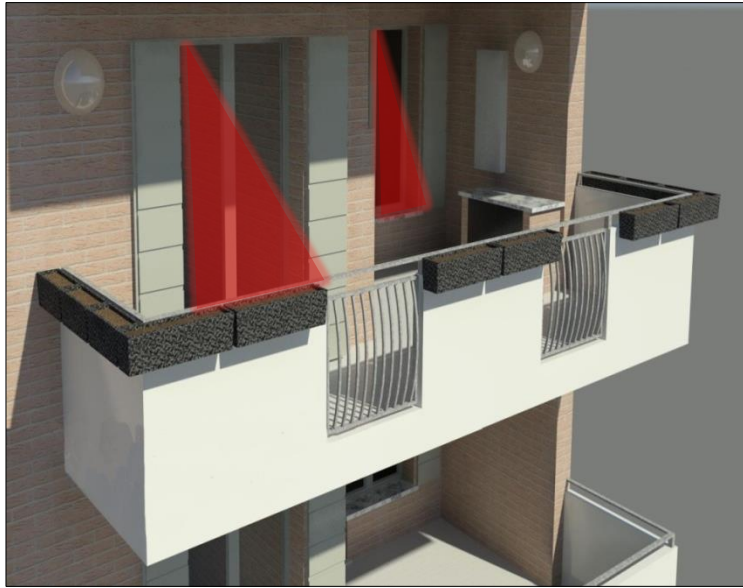

RELLOS DATASHEET

CABLED PASSIVE INFRARED CURTAIN SENSOR

Available in white and brown colours

RELLOS is a curtain sensor for doors and windows. The reduced sizes and the ability to self compensate any sudden change in temperature automatically makes it suitable also in critical circumstances.

RELLOS creates a curtain barrier of approximately 7 degrees and it has a maximum range of 8 m.

TECHNICAL FEATURES

Maximum range: 8 m
Power supply: 11.5 - 15.5 Vcc
Vertical detection angle: 60°
Horizontal detection angle: 7°
Immunity up to 2 GHz
Immune to white light
Tropicalized board
Dimensions: 95x28x35 mm
Standard compliance: EN 50131-1 and CEI 79-3
Rohs compliance: 2011/65/UE
Protection class: IP54
Warranty: 3 years