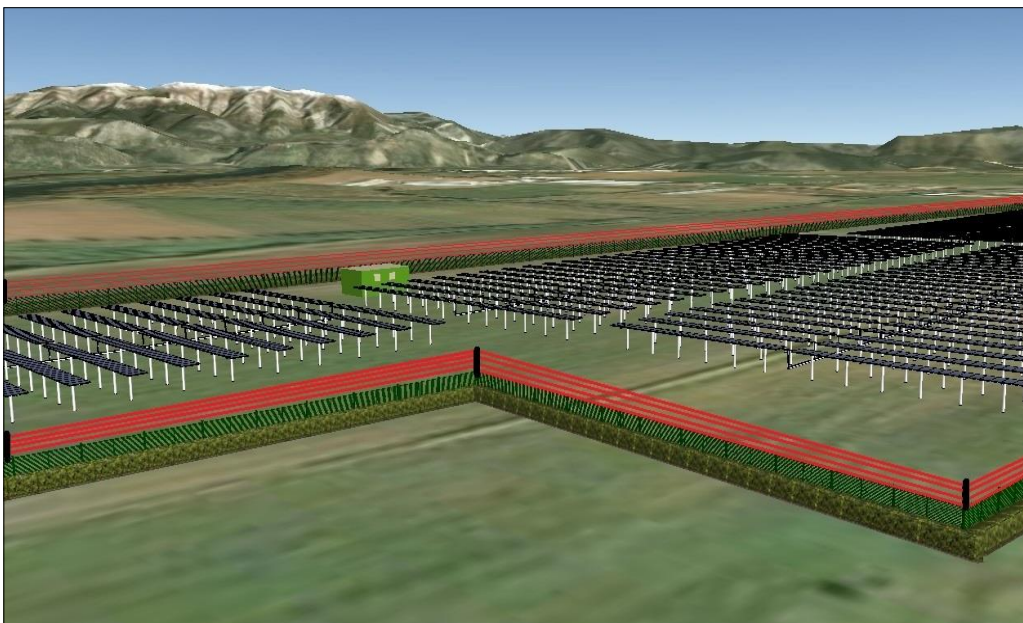

GEMINI and QUAD DATASHEET

ACTIVE INFRARED MINI BARRIER WITH DOUBLE LENS

Maximum range 200 m

GEMINI and QUAD are the mini IR barriers with dual lens and small dimensions.
Ready for installation they are composed of a transmitting and a receiving unit with 8 digital selectable frequencies.
GEMINI and QUAD can be installed on a pole, wall or inside our TOWER BOX.
They are easy to install, available with optical synchronization and they are offered at a really unrivalled price/quality ratio.
GEMINI is available in three versions.
QUAD has a maximum range of 200 m.

QUAD